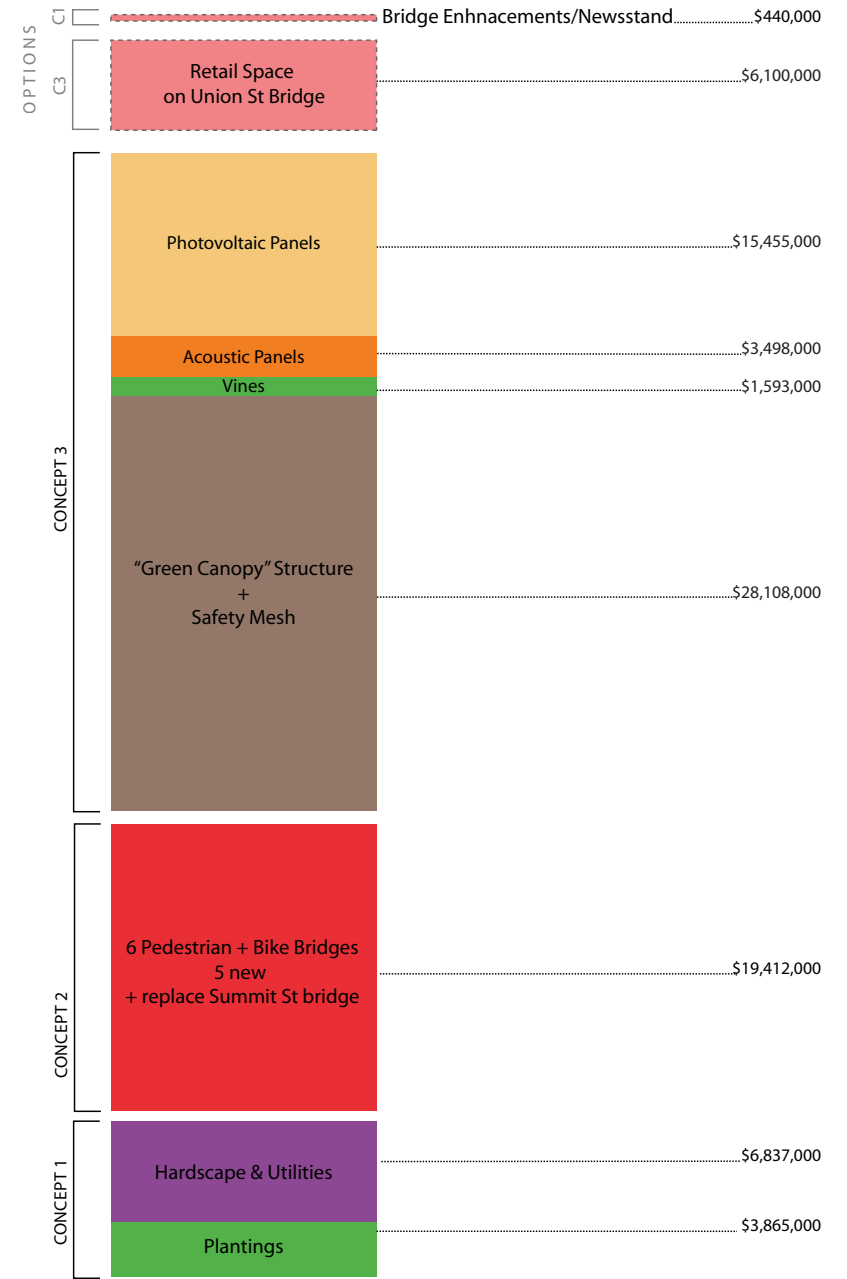

Costs and Benefits Compared

Maximum Green

Connections

Green Canopy

Annualized Maintenance Costs Compared

Maximum Green

Connections

Green Canopy