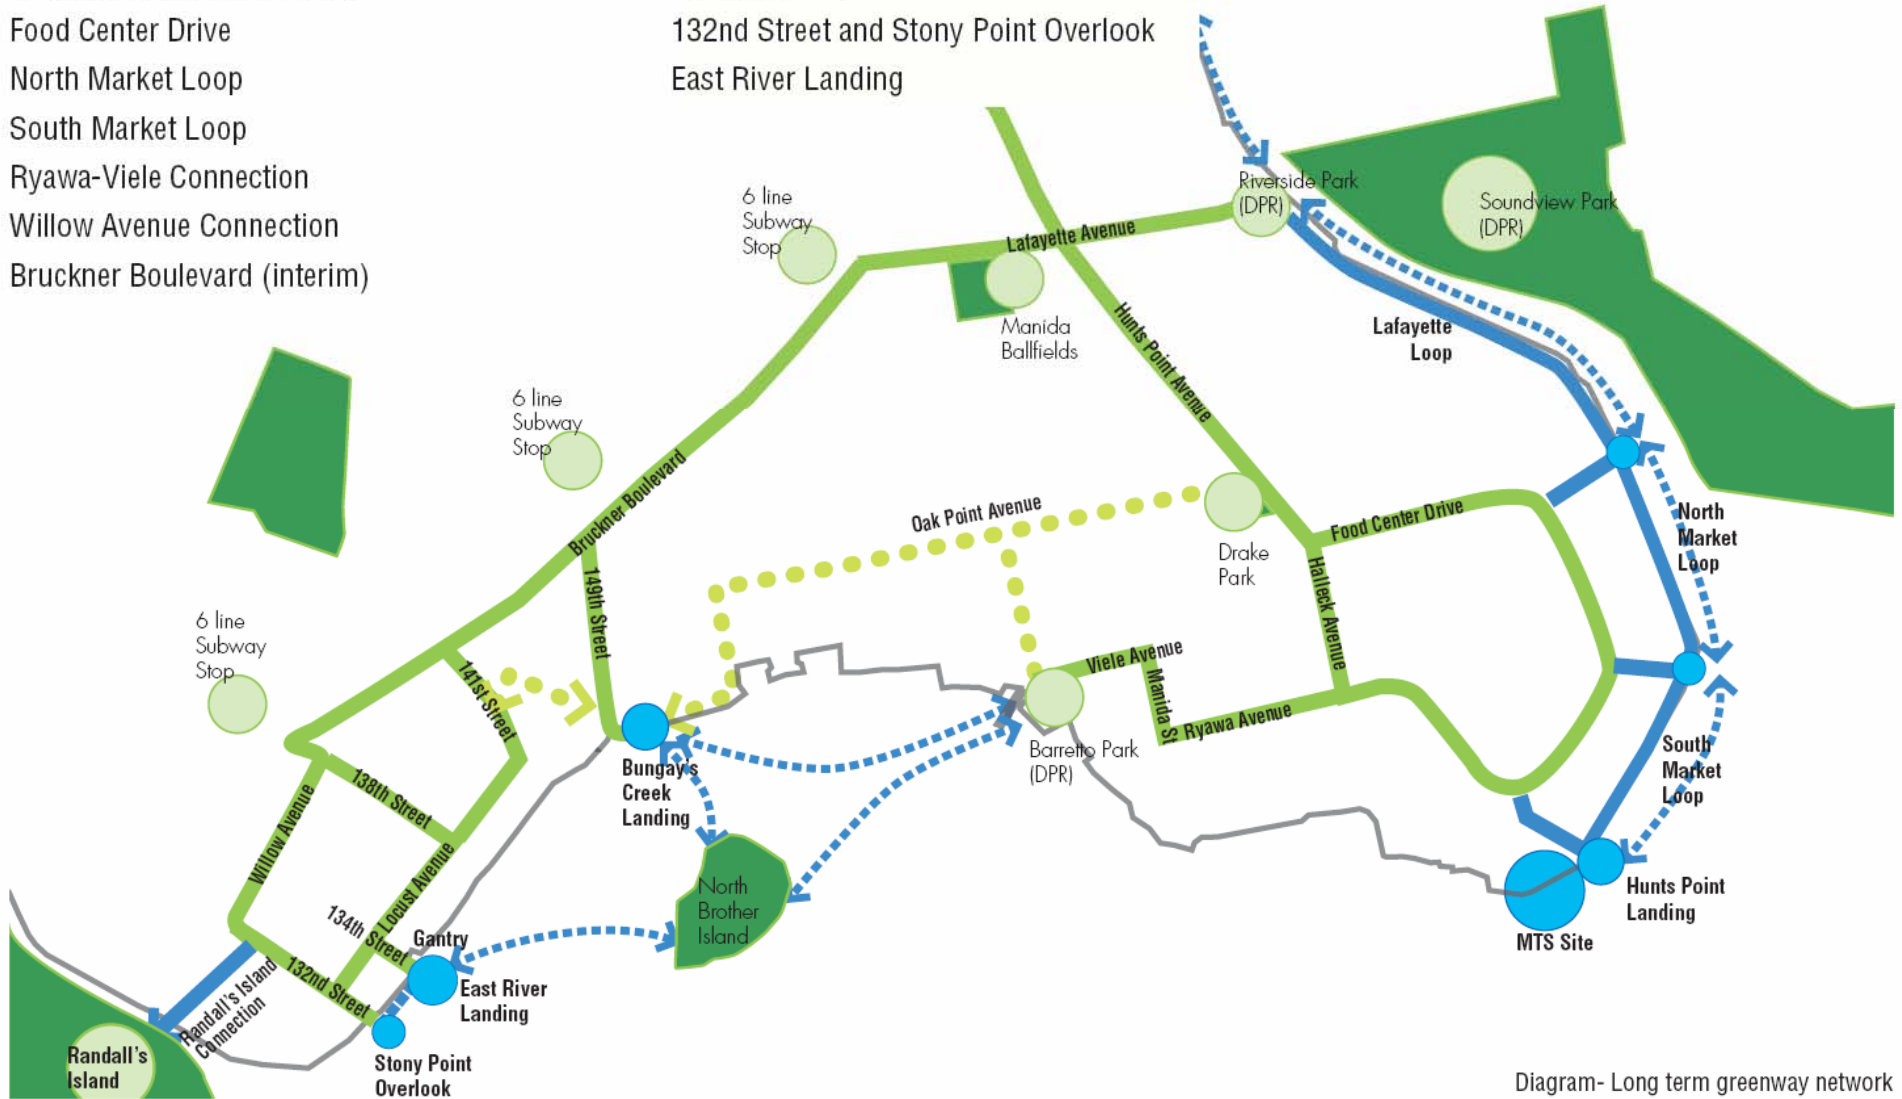

Short Term

Hunts Point Avenue Corridor
 Lafayette Avenue Paseo
 Hunts Point Landing
 Randall's Island Connection
 Food Center Drive
 North Market Loop
 South Market Loop
 Ryawa-Viele Connection
 Willow Avenue Connection
 Bruckner Boulevard (interim)

Mid Term

Lafayette Loop
 149th Street and Bungay's Creek Landing
 13th Street
 Locust Avenue
 132nd Street and Stony Point Overlook
 East River Landing

Long Term

MTS Site
 Oakpoint Avenue
 141st Street

Diagram- Long term greenway network